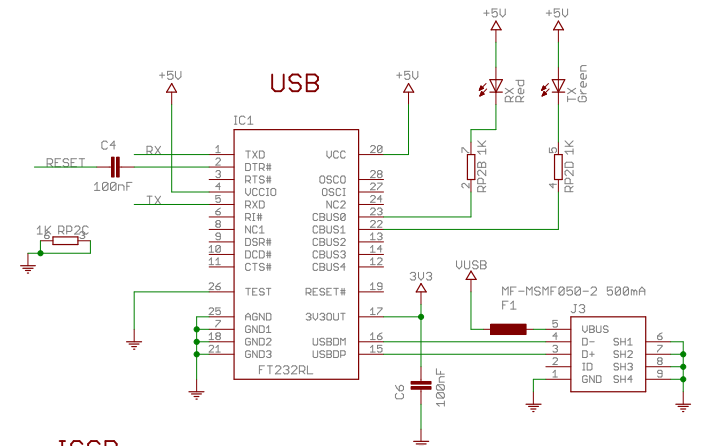

# Arduino Nano

+5V AUTO SELECTOR

Author: \_\_\_\_\_

TITLE: Arduino Nano

Document Number: \_\_\_\_\_ REV: \_\_\_\_\_

Date: \_\_\_\_\_ Sheet: 1/1