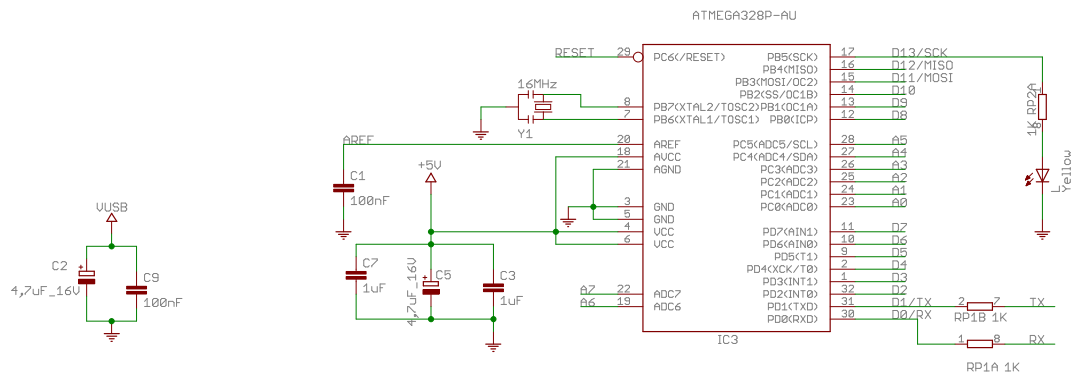

# Arduino Nano

+5V AUTO SELECTOR

Author: \_\_\_\_\_

TITLE: Arduino Nano

Document Number: \_\_\_\_\_ REV: \_\_\_\_\_

Date: \_\_\_\_\_ Sheet: 1/1