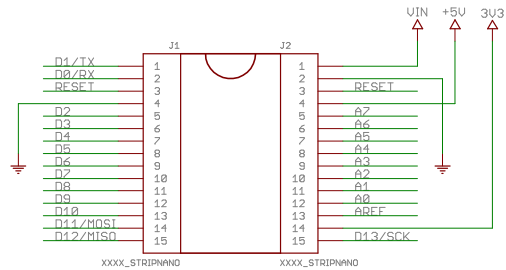

# Arduino Nano

+5V AUTO SELECTOR

Author: \_\_\_\_\_

TITLE: Arduino Nano

Document Number: \_\_\_\_\_ REV: \_\_\_\_\_

Date: \_\_\_\_\_ Sheet: 1/1