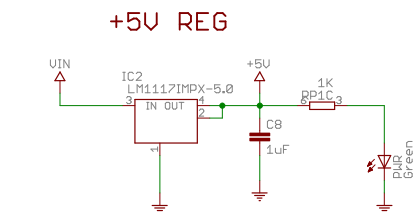

# Arduino Nano

+5V AUTO SELECTOR

Author: \_\_\_\_\_

TITLE: Arduino Nano

Document Number: \_\_\_\_\_ REV: \_\_\_\_\_

Date: \_\_\_\_\_ Sheet: 1/1