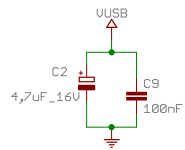

# Arduino Nano

+5V AUTO SELECTOR

Author: \_\_\_\_\_

TITLE: Arduino Nano

Document Number: \_\_\_\_\_ REV: \_\_\_\_\_

Date: \_\_\_\_\_ Sheet: 1/1