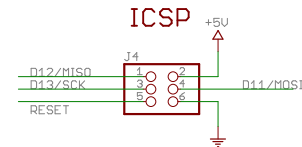

# Arduino Nano

+5V AUTO SELECTOR

Author: \_\_\_\_\_

TITLE: Arduino Nano

Document Number: \_\_\_\_\_ REV: \_\_\_\_\_

Date: \_\_\_\_\_ Sheet: 1/1